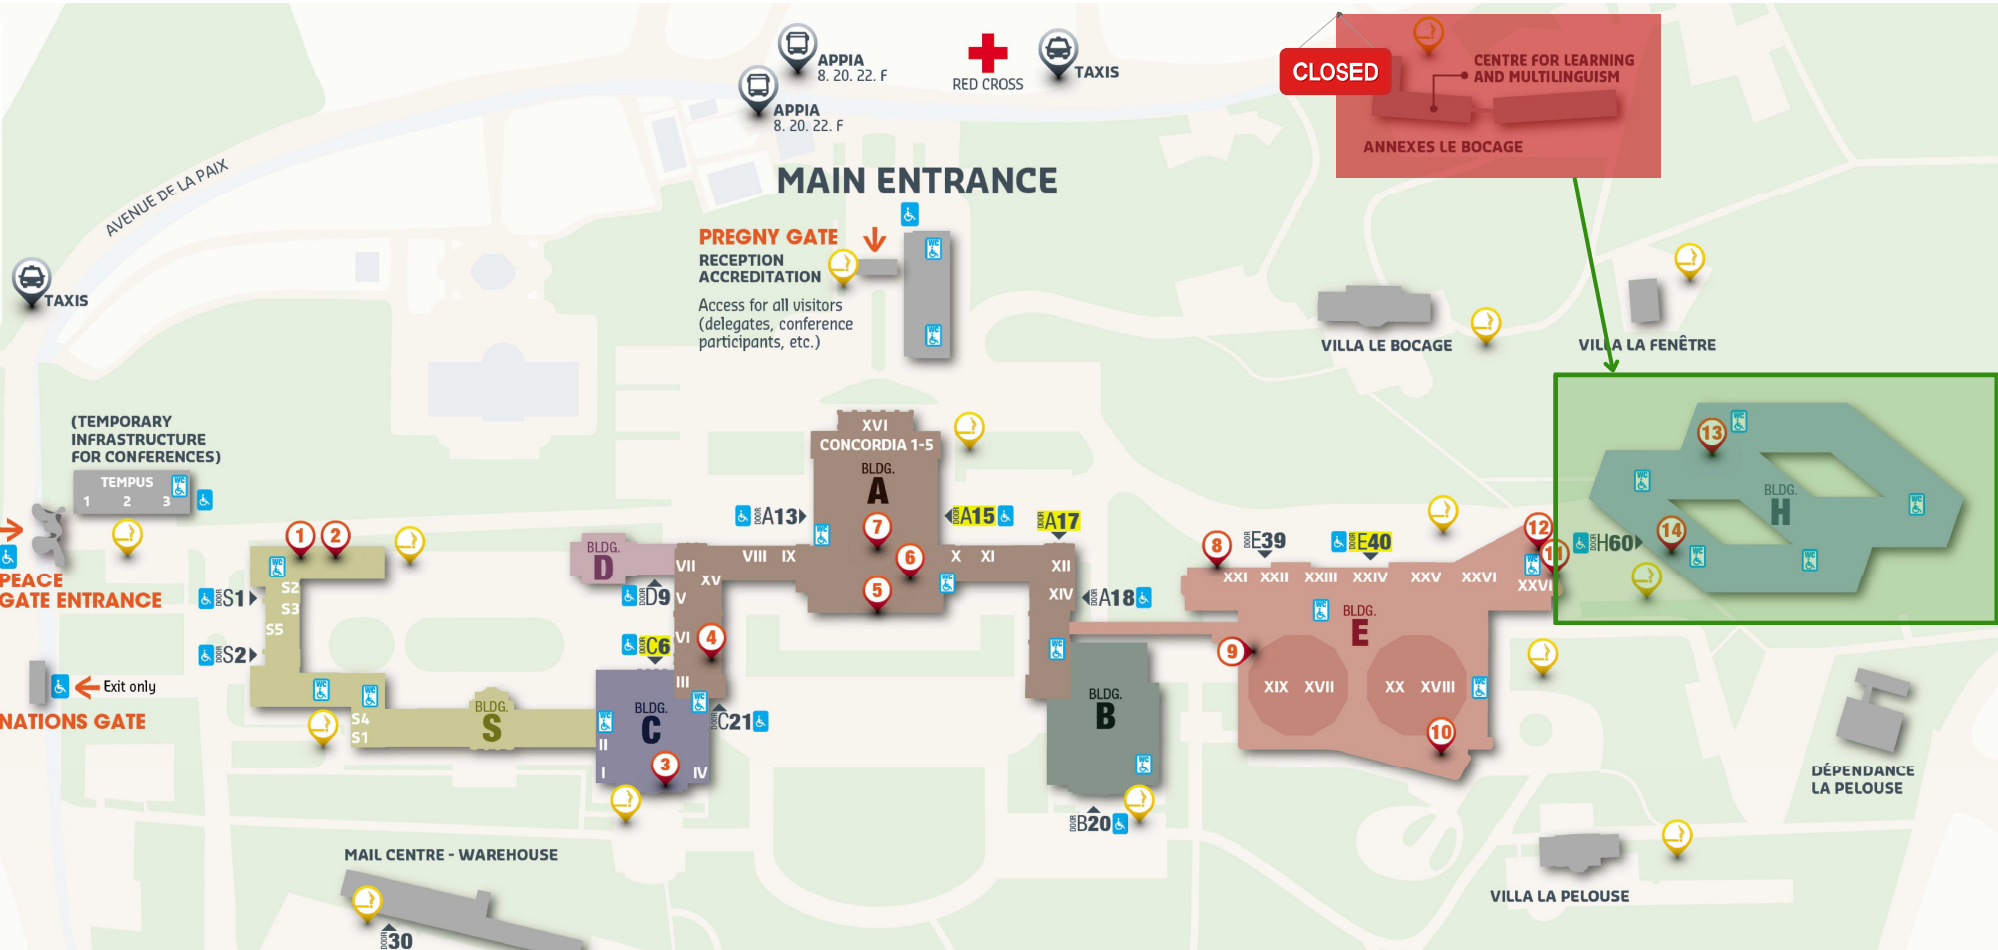

Temporary location of CLM training courses

H Building

PLEASE SCAN THIS QR CODE FOR LATEST CHANGES. DUE TO THE ONGOING RENOVATION WORKS, DIFFERENT ENTRANCES AND SERVICES MAY NOT BE AVAILABLE AT TIMES.

- CLM staff: H Building, floor 05
- Training courses: H Building, floor 03, 04, 05 and 06